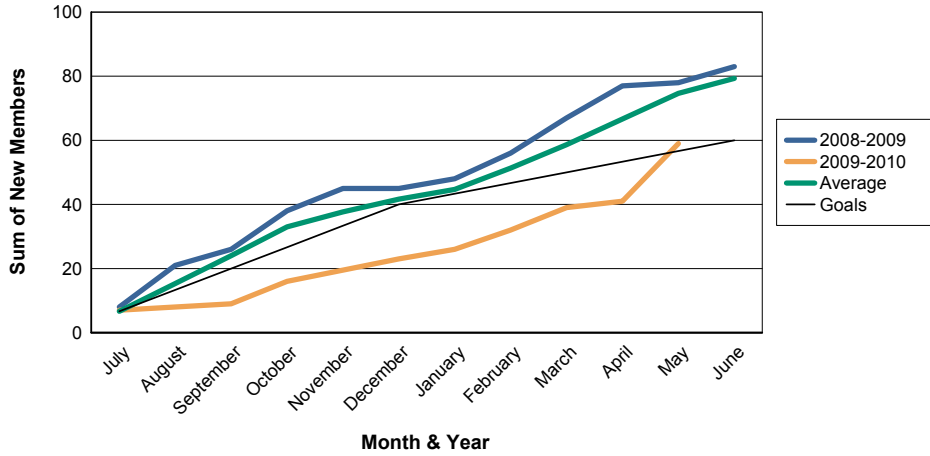

3 Year Comparisons for GMT Constitutional Area 1

By GMT District

As of May 2010

Sum of New Clubs/ Month & Year

For District 14 W

Sum of Dropped Clubs/ Month & Year

For District 14 W

Sum of Net Clubs/ Month & Year

For District 14 W

Sum of Charter Members/ Month & Year

For District 14 W

3 Year Comparisons for GMT Constitutional Area 1

By GMT District

As of May 2010

Sum of New Members/ Month & Year

For District 14 W

Sum of Dropped Members/ Month & Year

For District 14 W

Sum of Net Members/ Month & Year

For District 14 W