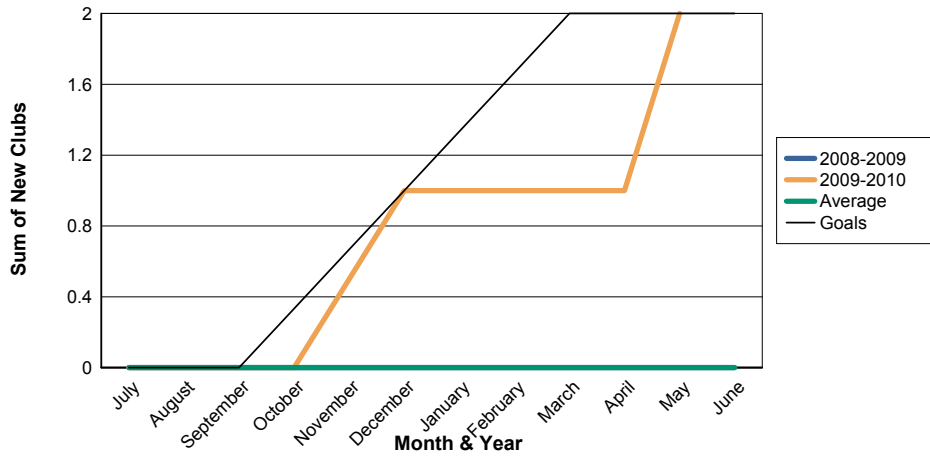

3 Year Comparisons for GMT Constitutional Area 1

By GMT District

As of May 2010

Sum of New Clubs/ Month & Year

For District 14 W

Sum of Dropped Clubs/ Month & Year

For District 14 W

Sum of Net Clubs/ Month & Year