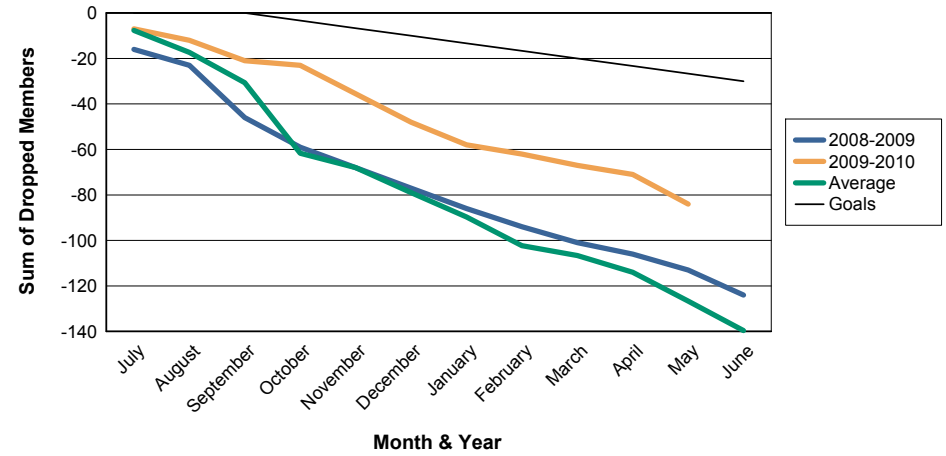

3 Year Comparisons for GMT Constitutional Area 1

By GMT District

As of May 2010

Sum of New Clubs/ Month & Year

For District 14 W

Sum of Dropped Clubs/ Month & Year

For District 14 W

Sum of Net Clubs/ Month & Year

For District 14 W

Sum of Charter Members/ Month & Year

For District 14 W

3 Year Comparisons for GMT Constitutional Area 1

By GMT District

As of May 2010

Sum of New Members/ Month & Year

For District 14 W

Sum of Dropped Members/ Month & Year

For District 14 W

Sum of Net Members/ Month & Year

For District 14 W