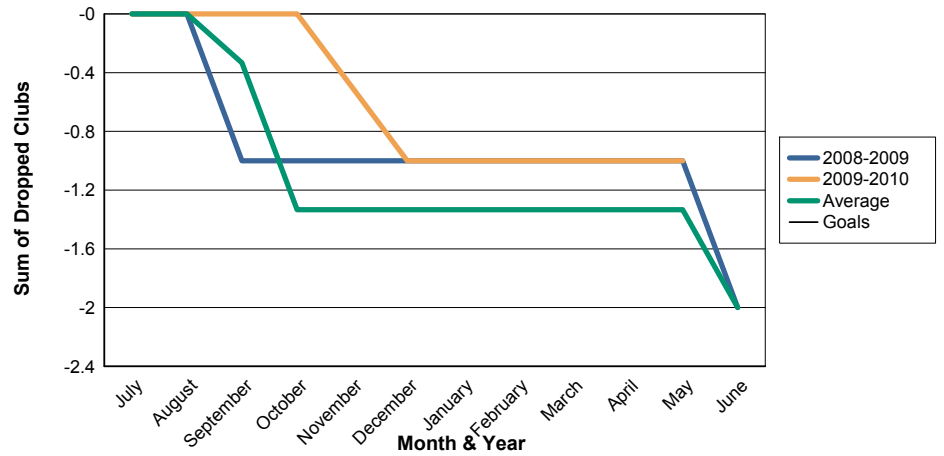

3 Year Comparisons for GMT Constitutional Area 1

By GMT District

As of May 2010

Sum of New Clubs/ Month & Year

For District 14 W

Sum of Dropped Clubs/ Month & Year

For District 14 W

Sum of Net Clubs/ Month & Year