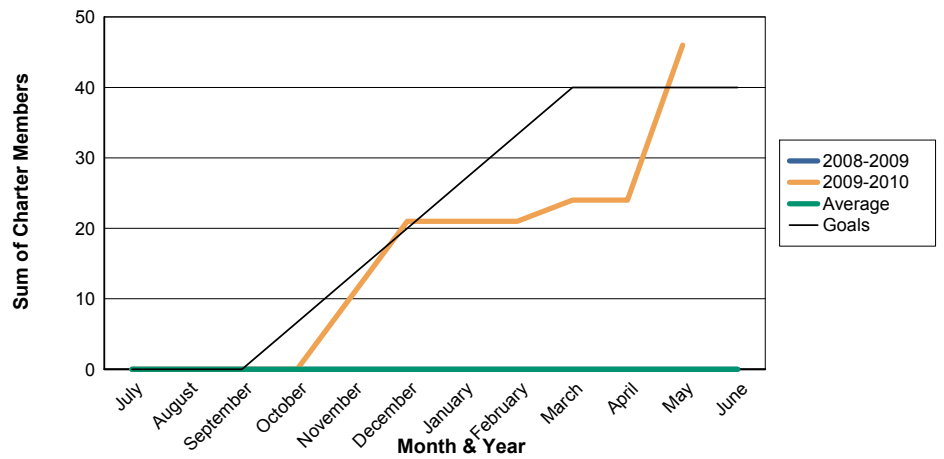

Sum of Charter Members/ Month & Year

For District 14 W