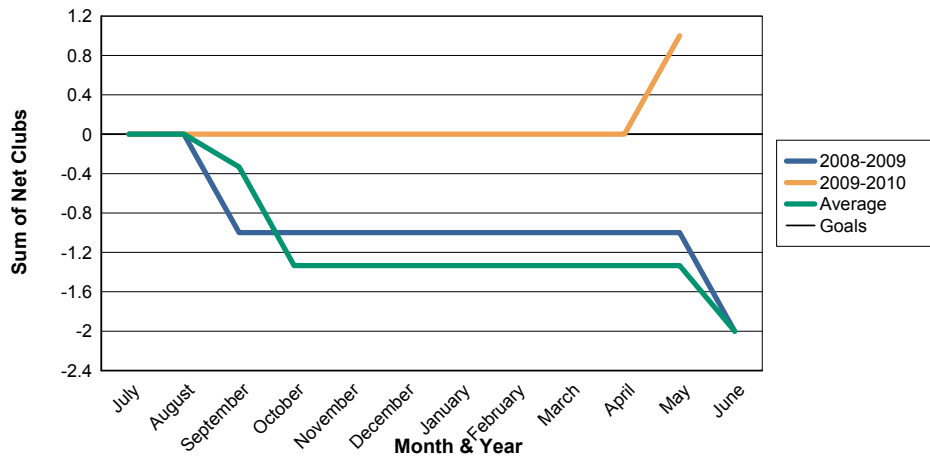

Sum of Net Clubs/ Month & Year

For District 14 W